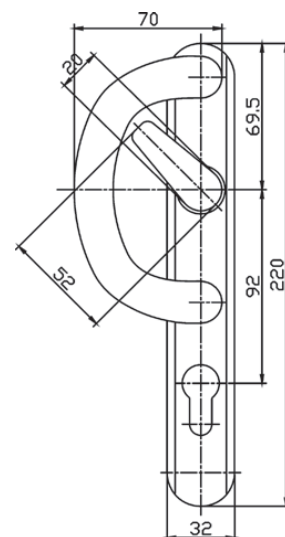

Handle with lever and cylinder

External Dummy Handle with No lever or cylinder

Handle with lever only

For further assistance, call 01702 613733

www.climatec-windows.co.uk

11-14 Fletchers Square, Temple Farm Industrial Estate, Southend-on-Sea, Essex SS2 5RN