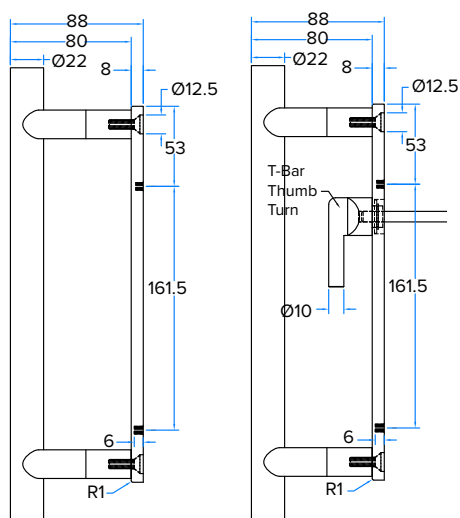

Front Profiles

Side Profile

For further assistance, call 01702 613733

www.climatec-windows.co.uk

11-14 Fletchers Square, Temple Farm Industrial Estate, Southend-on-Sea, Essex SS2 5RN

GREENTEQ GAMMA Q-STAR SECURITY CYLINDER