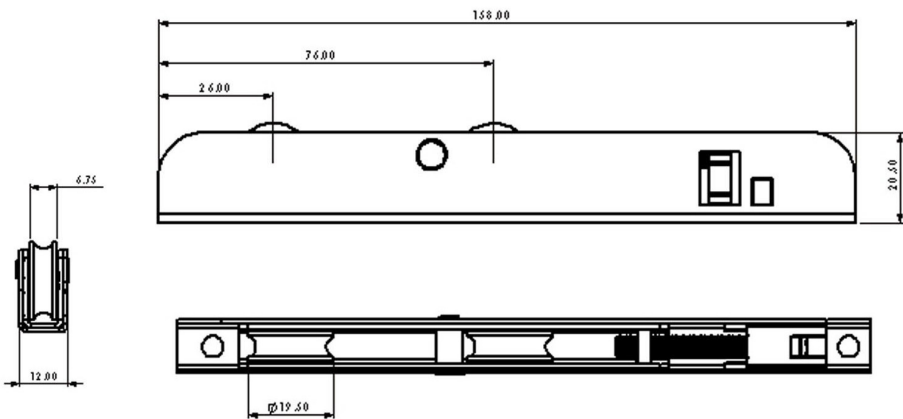

For further assistance, call 01702 613733

www.climatec-windows.co.uk

11-14 Fletchers Square, Temple Farm Industrial Estate, Southend-on-Sea, Essex SS2 5RN