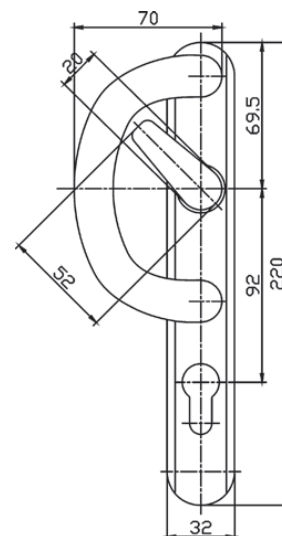

Blank external backplates available for use when the handle is only required on the inside of the door.

PEMBROKE INVINCIBLE HANDLE SET - DECEUNINCK UPGRADE

The Deceuninck Slider24+ door is operated by the Pembroke Invincible door handle set. Used with the Invincible high security cylinder this enables the door to meet the requirements of Approved Document Q.