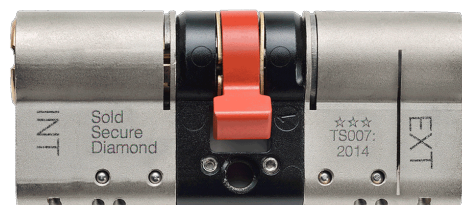

The greenteQ Gamma Q-Star Profile Cylinder is TS007:2014 approved and has achieved 1 Star rating.

A premium quality product that features protection against bumping, picking and drilling. Both sides also have a sacrificial break point to hamper attempts to gain entry by snapping the cylinder.

ULTION 3* SECURITY CYLINDER

The Ultion lock has been tested to the needs of the British Standard TS007 3 star, without having to be bolstered with an expensive high security handle or guard.

When Ultion is locked it is the actual centre cam that gets independently secured, not secured to the internal plug – this means that even when the key is left on the inside of the lock, Ultion is still secure.