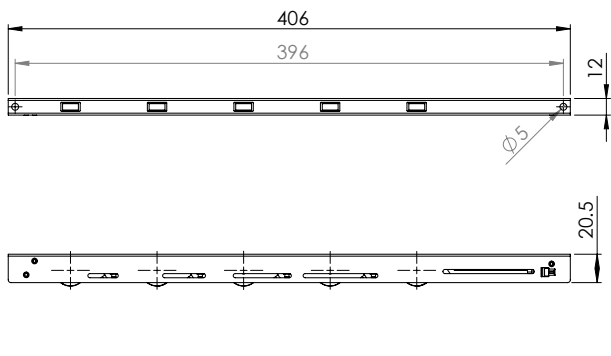

For further assistance, call 01702 613733

www.climatec-windows.co.uk

11-14 Fletchers Square, Temple Farm Industrial Estate, Southend-on-Sea, Essex SS2 5RN

SLIDING DOOR ROLLERS

REHAU SLINOVA

- 3 and 5 wheel options up to 150kg sash weight
- Vertical Adjustment of 8mm has been built in

DECEUNINCK SLIDER 24+

- Up to 120kg sash weight
- Vertical Adjustment of 8mm has been built in

For further assistance, call 01702 613733

www.climatec-windows.co.uk

11-14 Fletchers Square, Temple Farm Industrial Estate, Southend-on-Sea, Essex SS2 5RN