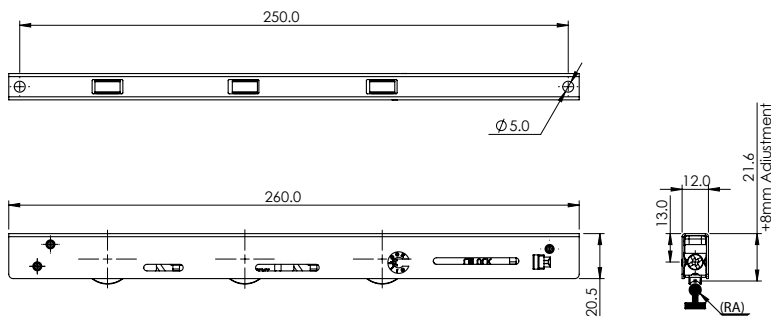

For further assistance, call 01702 613733

www.climatec-windows.co.uk

11-14 Fletchers Square, Temple Farm Industrial Estate, Southend-on-Sea, Essex SS2 5RN

SLIDING DOOR ROLLERS

REHAU SLINOVA

- 3 and 5 wheel options up to 150kg sash weight
- Vertical Adjustment of 8mm has been built in