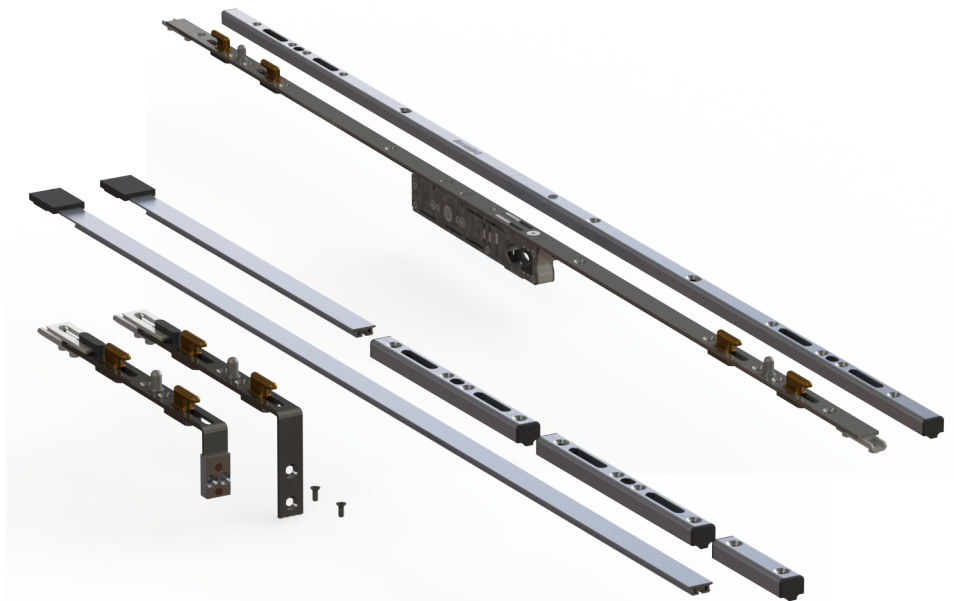

11-14 Fletchers Square, Temple Farm Industrial Estate, Southend-on-Sea, Essex SS2 5RN

YALE STAINLESS STEEL 4 OR 6 HOOK SLIDING DOOR LOCK

- For use on the Deceuninck Slider24
- Features four or six solid steel locking hooks
- Bi-directional hook throw for additional security against jemmying
- Can be upgraded by fitting vertical shootbolts to provide additional locks or ventilation position
- 20mm backset
- PZ92mm centre case
- Corrosion resistance to EN1670:2007 Grade 4
- Tested to a minimum of 100,000 cycle operational lifespan

ERA PAS 24 HOOK LOCK WITH CORNER DRIVE

- Meets PAS24 Security standards for the Slider24+
- Bi-directional hook throw for additional security against jemmying
- Forged brass hooks
- 12 point locking
- Anti-lift device
- PAS 24/SBD certified