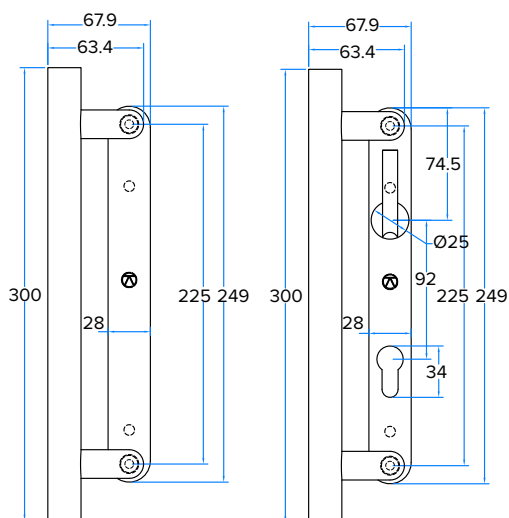

BLU™ STAINLESS STEEL PATIO DOOR HANDLES

- Sleek, contemporary design, handles which look good on both uPVC and aluminium doors
- Lockable for added security
- Part of a suited range of hardware
- Manufactured from 316 marine grade stainless steel
- Ideal for use where corrosion levels are high such as city and coastal environments and with acidic timber

COASTAL

Sliding Patio Door Handles - KM9 Series

- Available in Satin Stainless Steel and Matt Black

Front Profiles