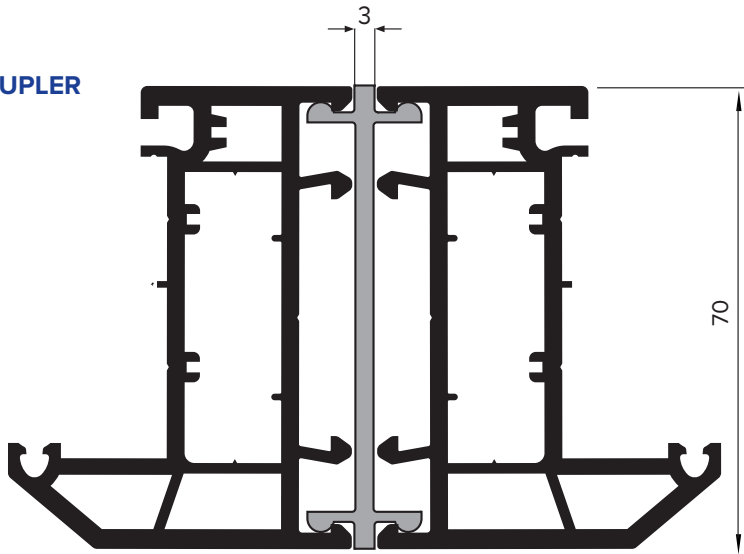

FRAME COUPLERS

- ❖ 3mm and 65mm frame couplers available
- ❖ Used to couple frames where additional strength is not required
- ❖ Finishes available - white and all standard colours.
- ❖ Available for 70mm profile only

3MM FRAME COUPLER