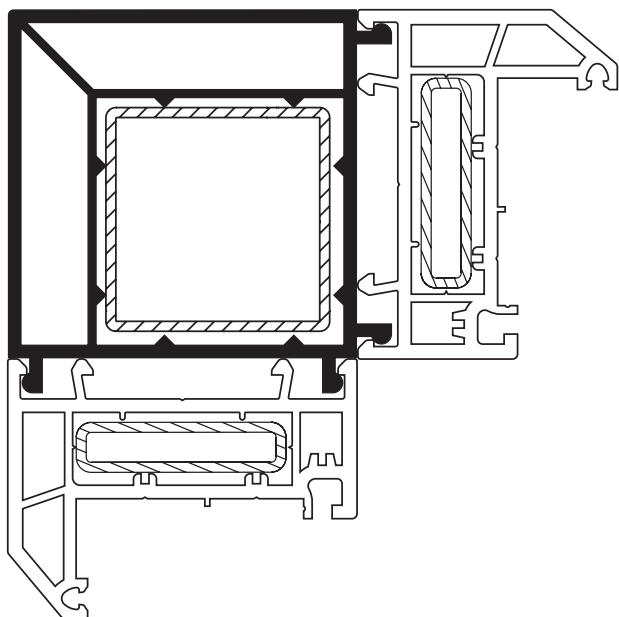

BAYPOLES

❖ Rehau 90° Corner Post