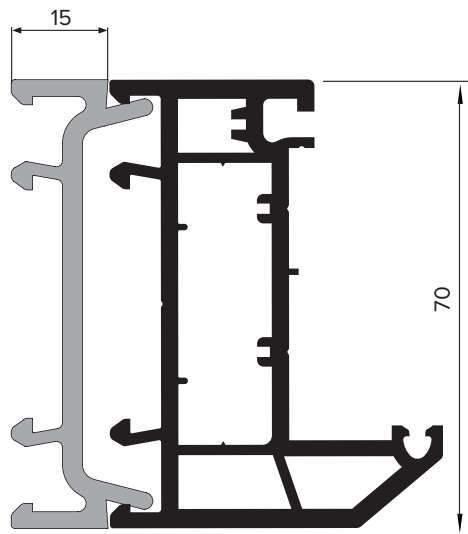

FRAME ADD-ONS

- ❖ 15mm and 45mm Add Ons available
- ❖ Finishes available - white and all standard colours.
- ❖ Available for 70mm profile only.

15MM FRAME ADD ON