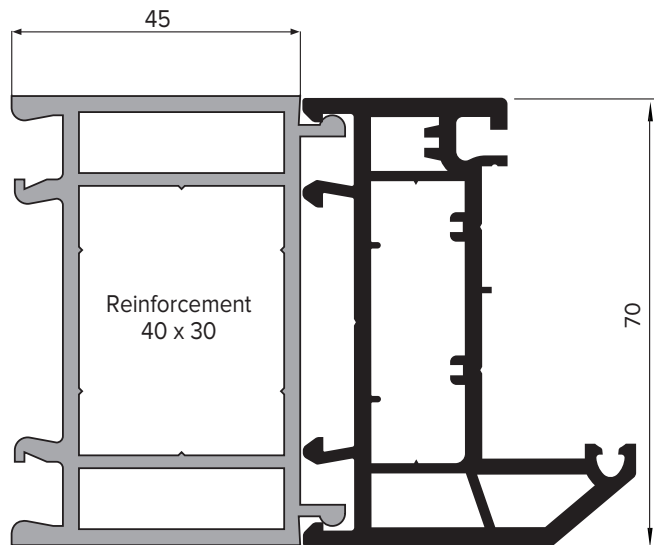

45MM FRAME ADD ON

For further assistance, call 01702 613733

www.climatec-windows.co.uk

11-14 Fletchers Square, Temple Farm Industrial Estate, Southend-on-Sea, Essex SS2 5RN