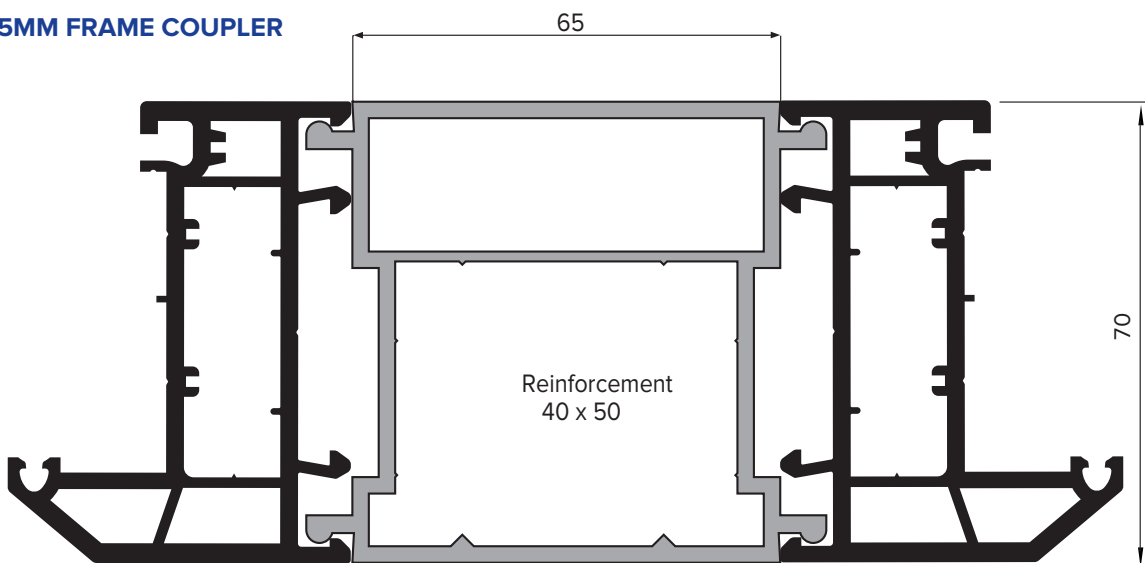

65MM FRAME COUPLER

For further assistance, call 01702 613733

www.climatec-windows.co.uk

11-14 Fletchers Square, Temple Farm Industrial Estate, Southend-on-Sea, Essex SS2 5RN