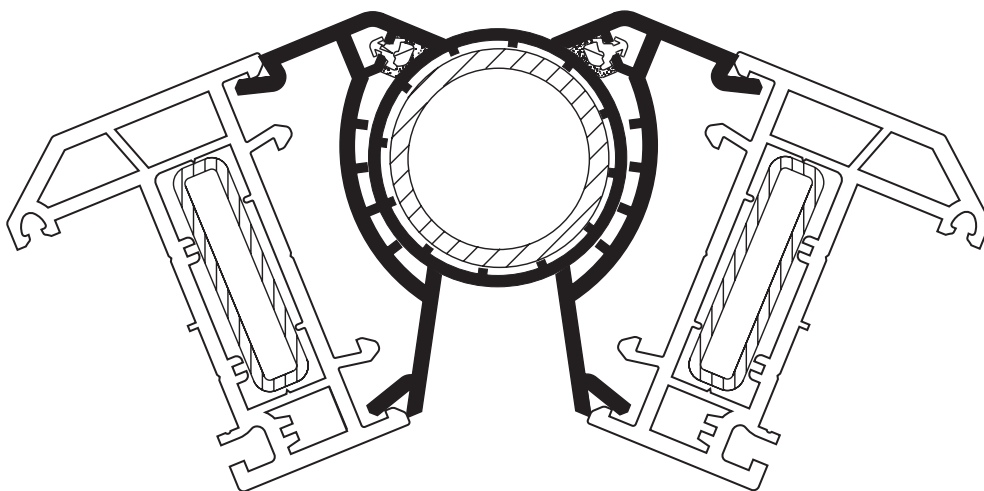

❖ Rehau Baypole and Adaptor

For further assistance, call 01702 613733

www.climatec-windows.co.uk

11-14 Fletchers Square, Temple Farm Industrial Estate, Southend-on-Sea, Essex SS2 5RN