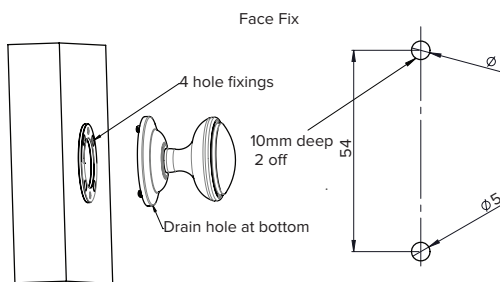

For further assistance, call **01702 613733**

www.climatec-windows.co.uk

11-14 Fletchers Square, Temple Farm Industrial Estate, Southend-on-Sea, Essex SS2 5RN