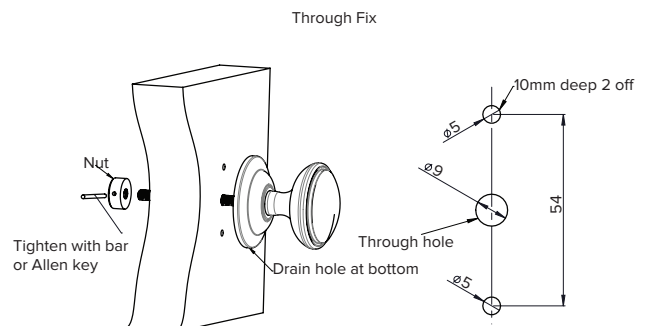

Gold

Graphite

For further assistance, call **01702 613733**

www.climatec-windows.co.uk

11-14 Fletchers Square, Temple Farm Industrial Estate, Southend-on-Sea, Essex SS2 5RN