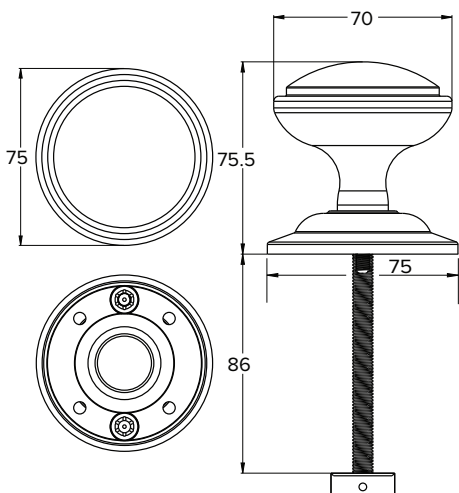

DECORATIVE DOOR KNOB

- ❖ Designed to suit all door materials
- ❖ 65mm diameter knob
- ❖ Supplied in both bracket face fix and bolt fix specifications
- ❖ Highly secure and robust fixing
- ❖ Colour co-ordinated internal bolt fix
- ❖ Available in white, black, chrome, satin, gold and graphite