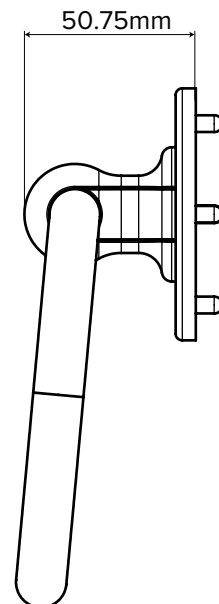

PONY TAIL KNOCKER

- Popular for use on traditional period properties
- Compact and subtle design
- Concealed quick fit fixing method speeds up and simplifies fitting procedure
- Available in PVD gold, polished chrome, satin, white, black and Enduro Steel
- Length 148mm x 35mm wide

- 2 perfectly-matching nuts and washers for effective colour co-ordination
- Fitted onto the door using nylon bolts which do not condensate or rust
- Can fit door thicknesses of up to 75mm
- . Available in polished brass, polished chrome and satin chrome.

Chrome

Gold

Graphite

Black

For further assistance, call 01702 613733

www.climatec-windows.co.uk

11-14 Fletchers Square, Temple Farm Industrial Estate, Southend-on-Sea, Essex SS2 5RN