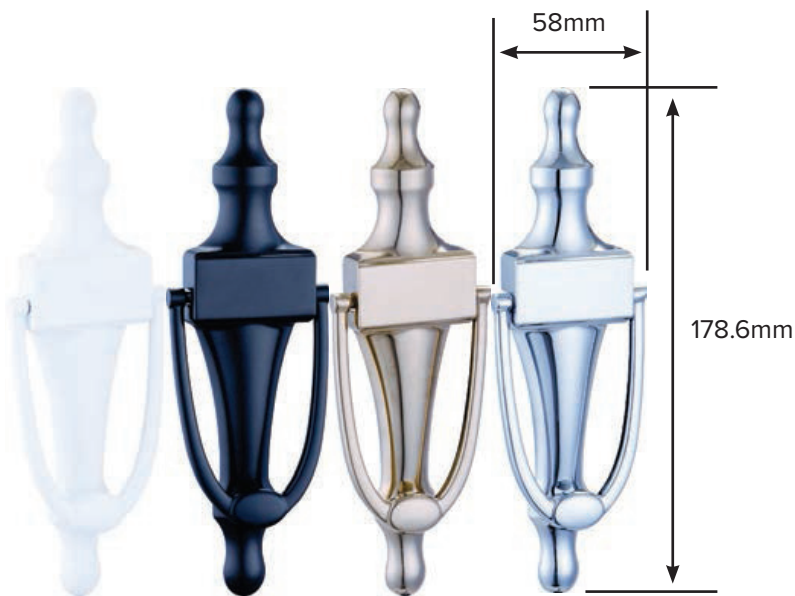

For further assistance, call 01702 613733

www.climatec-windows.co.uk

11-14 Fletchers Square, Temple Farm Industrial Estate, Southend-on-Sea, Essex SS2 5RN

URN KNOCKER

- Classic Urn knockers are designed with or without a cut-out for the 160° door viewer.
- Concealed 'Snap-lock' fixing method
- Available in PVD gold, polished chrome, satin, white, black and Enduro Steel

- 160° Spyhole Viewer

- Available in White, Black, PVD Gold, Chrome, Satin Chrome

For further assistance, call 01702 613733

www.climatec-windows.co.uk

11-14 Fletchers Square, Temple Farm Industrial Estate, Southend-on-Sea, Essex SS2 5RN

SLIM URN KNOCKER

- Slim Urn knockers are designed with or without a cut-out for the 160° door viewer.
- Concealed 'Snap-lock' fixing method
- Available in PVD gold, polished chrome, satin, white, black and Enduro Steel

For further assistance, call 01702 613733

www.climatec-windows.co.uk

11-14 Fletchers Square, Temple Farm Industrial Estate, Southend-on-Sea, Essex SS2 5RN

DOCTOR KNOCKER

- Popular for use on traditional period properties
- A 2 part product; the knocker body and strike plate allows for a hefty knock on the door
- Concealed quick fit fixing method speeds up and simplifies fitting procedure
- Available in PVD gold, polished chrome, satin, white, black and Enduro Steel
- Length 180mm x 38mm wide