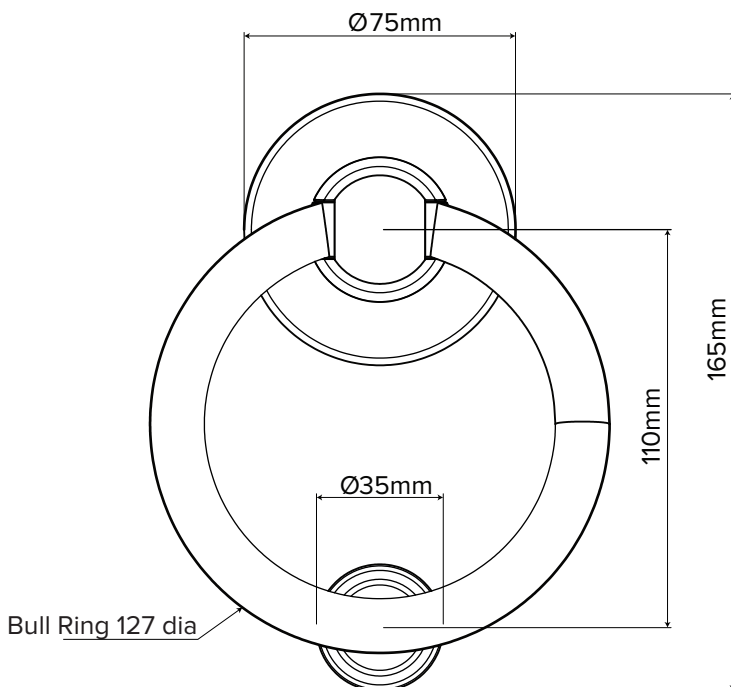

BULL RING KNOCKER

- Heritage design for use on traditional period properties
- Patented face fixing plate
- Easy installation - no need to drill through the door
- Available in chrome, gold, graphite and black.

For further assistance, call 01702 613733

www.climatec-windows.co.uk

11-14 Fletchers Square, Temple Farm Industrial Estate, Southend-on-Sea, Essex SS2 5RN