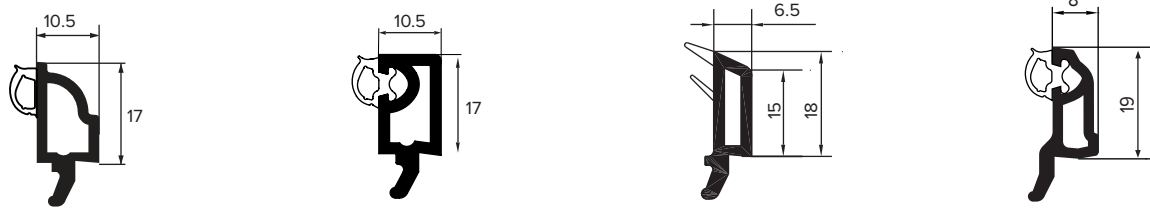

REHAU RIO FLUSH FIT 70MM SYSTEM

Main Profiles Note: The below foiled part numbers will precede a 3 digit colour variant number

<p>546415 586415 (Foiled) SCULPTURED SLIM OUTER FRAME 52MM (5 CHAMBERS)</p>	<p>546425 586425 (Foiled) SCULPTURED INTERMEDIATE OUTER FRAME 62MM (5 CHAMBERS)</p>	<p>546435 586435 (Foiled) SCULPTURED UNIVERSAL OUTER FRAME 72MM (5 CHAMBERS)</p>	<p>546816 586816 (Foiled white base) 586815 (Foiled coloured base) CHAMFERED SLIM OUTER FRAME 52MM (5 CHAMBER)</p>	<p>546826 586826 (Foiled white base) 586825 (Foiled coloured base) CHAMFERED INTERMEDIATE OUTER FRAME 62MM (5 CHAMBER)</p>	<p>546836 586836 (Foiled white base) 586835 (Foiled coloured base) CHAMFERED LARGE OUTER FRAME 72MM (5 CHAMBER)</p>
<p>546665 576665 (Foiled) SCULPTURED SLIM TRANSOM/MULLION 'T' 69MM</p>	<p>546085 576265 (Foiled) SLIM TRANSOM/MULLION 'T' 69MM</p>	<p>546015 586015 (Foiled) 63MM FLUSH SASH</p>	<p>546025 586025 (Foiled) 82MM DEEP BOTTOM RAIL</p>	<p>503555 573555 (Foiled) 70MM SASH TRANSOM-MULLION</p>	

Glazing

<p>559600 589600 (Foiled) 28MM SCULPTURED BEAD</p>	<p>559605 589605 (Foiled) SQUARE EDGE BEAD FOR 28MM SEALED UNITS</p>	<p>560580 594330 (Foiled) FLAT GLAZING BEAD FOR 32MM SEALED UNITS</p>	<p>546860 586865 (Foiled) OGEE GLAZING BEAD FOR 34MM SEALED UNITS</p>
---	---	--	--