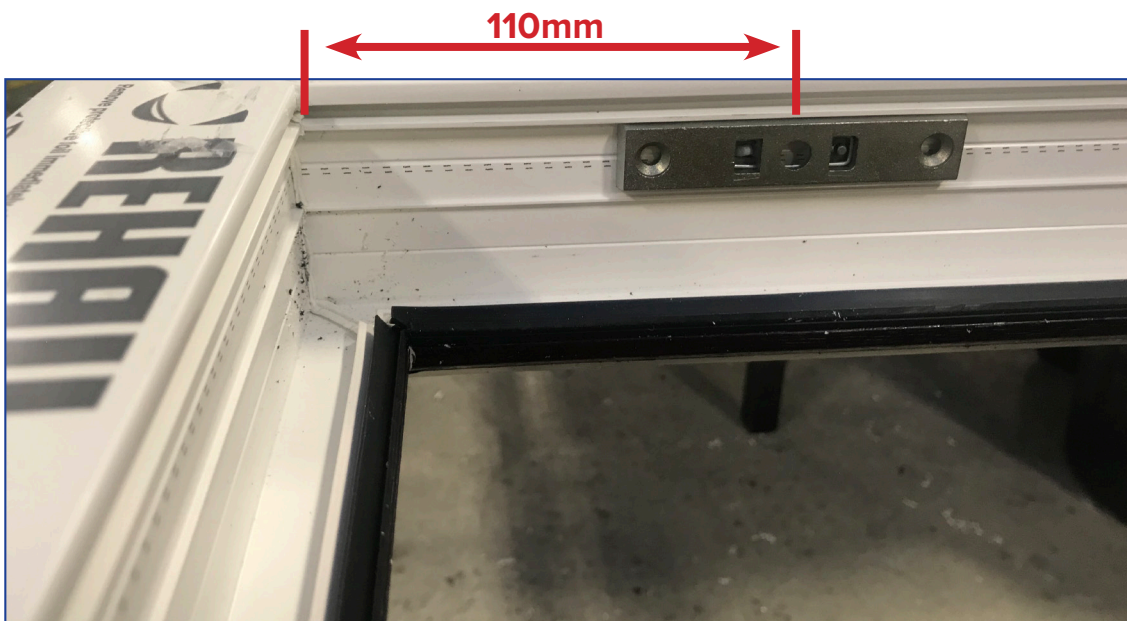

FITTING INSTRUCTIONS - DOOR RESTRICTOR

When retro fitting door restrictors to Climatec doors, please fit to the dimensions shown below for correct operation of the product.

For further assistance, call 01702 613733