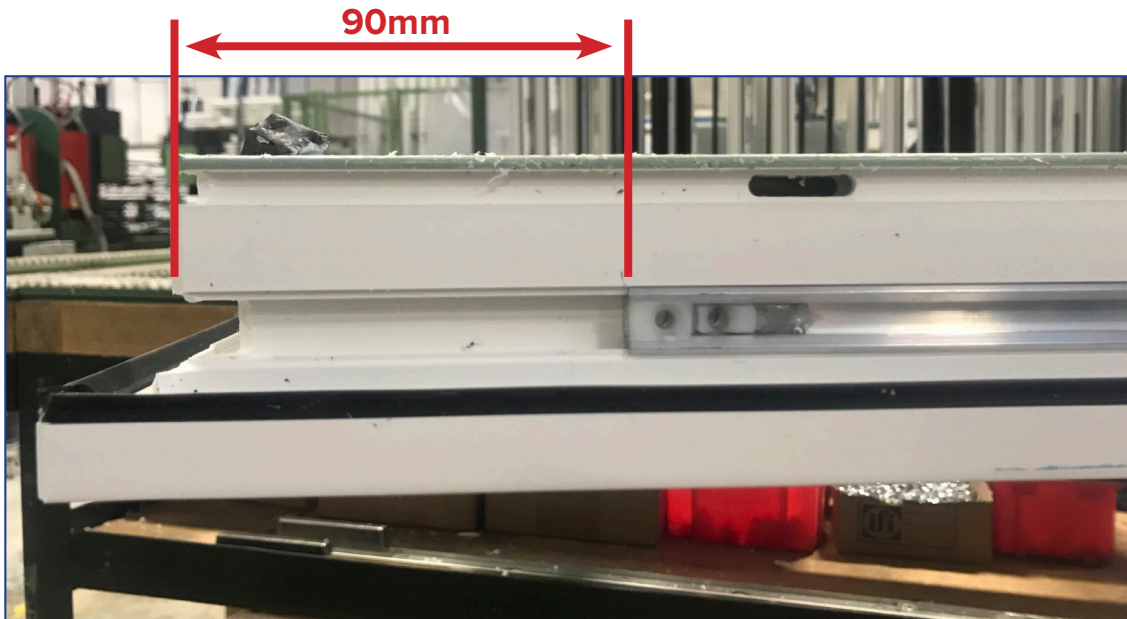

FITTING INSTRUCTIONS - DOOR RESTRICTOR

When retro fitting door restrictors to Climatec doors, please fit to the dimensions shown below for correct operation of the product.

For further assistance, call 01702 613733