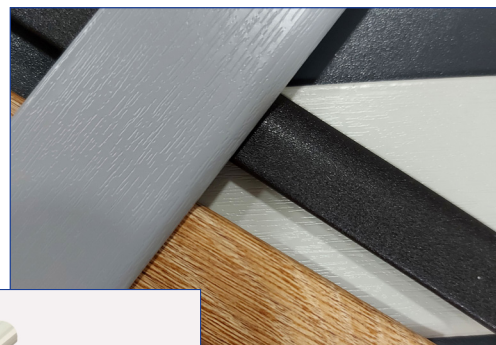

UPVC INSTALLATION TRIMS & PACKERS

UPVC installation trims available for Rehau Total70, Rio, Vertical Sliders, Calibre and Residence windows and doors. They can also be used with our Deceuninck & REHAU Slinova patio doors.

TRIMS AVAILABLE:-

- 20mm Edge Fillet
- 25mm D Mould
- 40mm, 45mm, 60mm and 90mm Architrave
- Rectangle Trim
- 12mm, 17.5mm and 19mm Quadrant
- Soffit Board 150mm x 9mm

COLOURS:-

Please note: not all colours are available in each product type