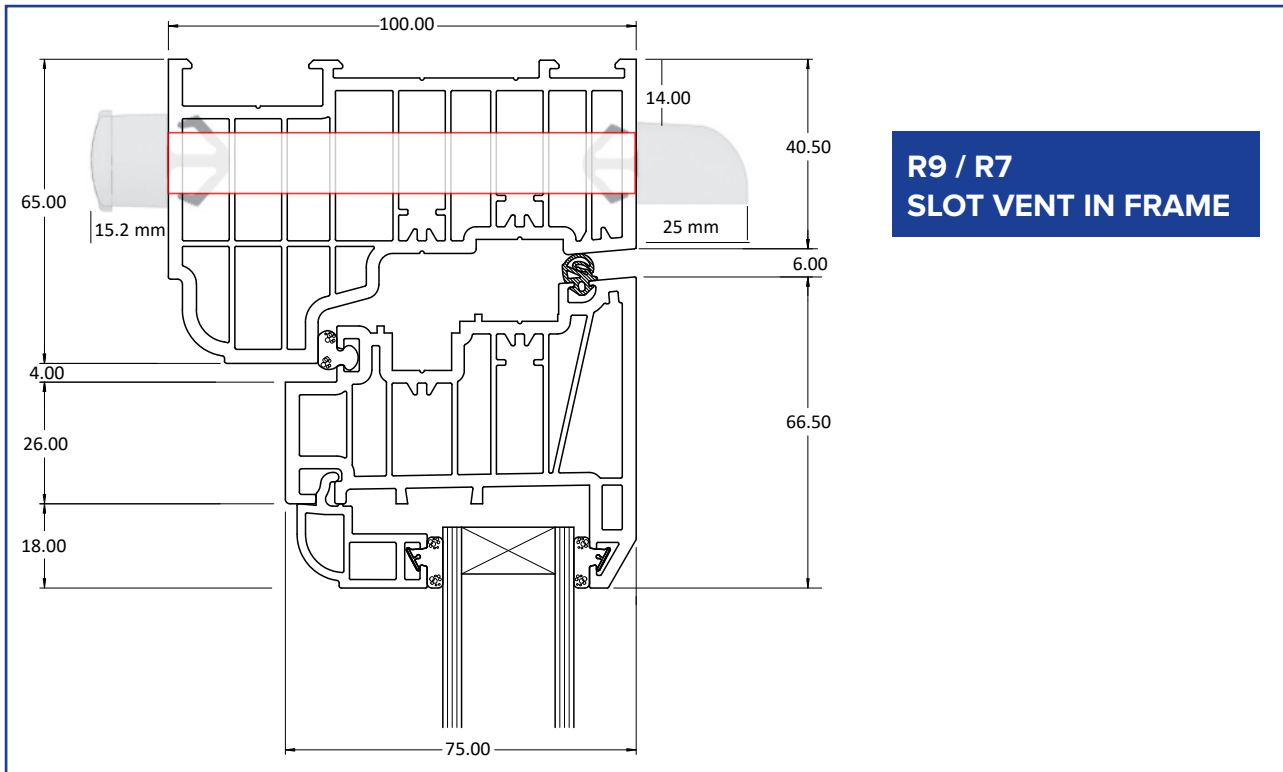

## SLOT VENT ROUTING / POSITION FOR RESIDENCE - R7/R9

**For further assistance, call 01702 613733**

[www.climatec-windows.co.uk](http://www.climatec-windows.co.uk)

11-14 Fletchers Square, Temple Farm Industrial Estate, Southend-on-Sea, Essex SS2 5RN