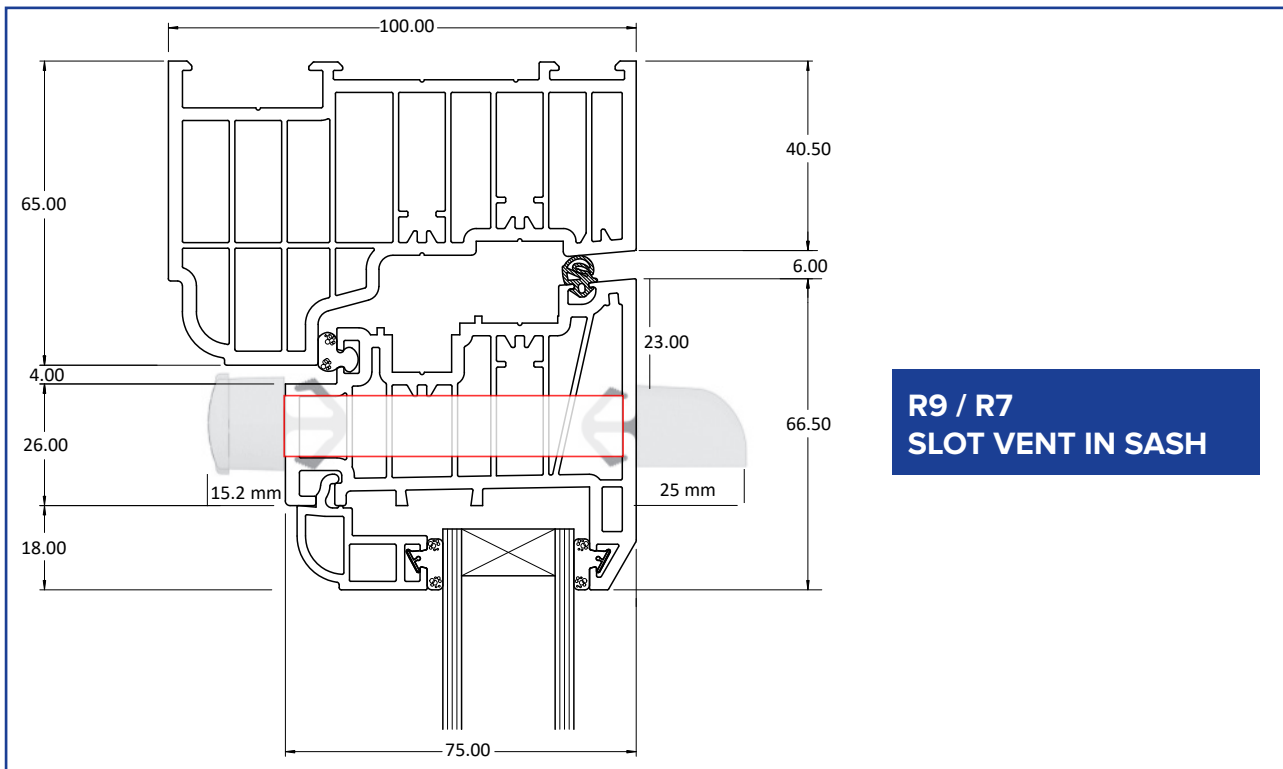

## SLOT VENT ROUTING / POSITION FOR RESIDENCE - R7/R9

**For further assistance, call 01702 613733**

[www.climatec-windows.co.uk](http://www.climatec-windows.co.uk)

11-14 Fletchers Square, Temple Farm Industrial Estate, Southend-on-Sea, Essex SS2 5RN