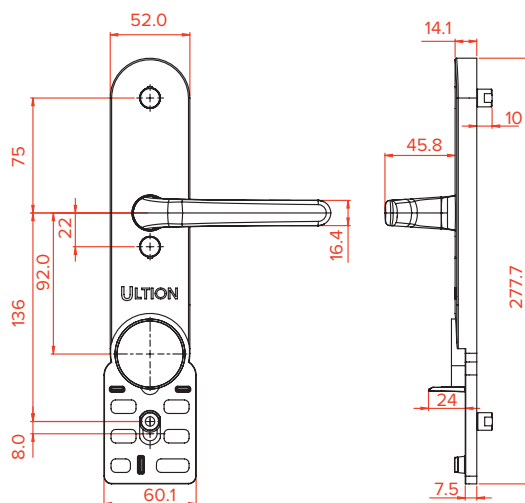

There is also the option for keypad entry, by fingerprint or by pre-set code, or simply press the button on the programmed keyfobs available with your Nuki locks.

- ❖ Integrated Wi-Fi allows you to unlock the door from anywhere and pair the device with various smart home systems including Amazon Alexa, Apple HomeKit and Google Home
- ❖ Control your door lock from your phone, Bluetooth key fob, wireless keypad or fingerprint recognition
- ❖ Comes with a physical Ultion key for manual operation and peace of mind
- ❖ Auto-unlock on approach
- ❖ Send electronic guest keys from anywhere
- ❖ Rechargeable battery can be removed for charging or recharged by plugging a USB-C cable directly into your door
- ❖ Use existing external handle – no drilling or wiring
- ❖ Fitted and working to doors in minutes
- ❖ Internal Nuki system available in white or black.