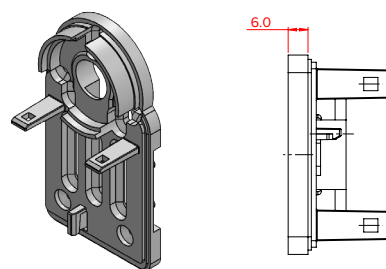

There is also the option for keypad entry, by fingerprint or by pre-set code, or simply press the button on the programmed keyfobs available with your Nuki locks.

- ❖ Integrated Wi-Fi allows you to unlock the door from anywhere and pair the device with various smart home systems including Amazon Alexa, Apple HomeKit and Google Home
- ❖ Control your door lock from your phone, Bluetooth key fob, wireless keypad or fingerprint recognition
- ❖ Comes with a physical Ultion key for manual operation and peace of mind
- ❖ Auto-unlock on approach
- ❖ Send electronic guest keys from anywhere
- ❖ Rechargeable battery can be removed for charging or recharged by plugging a USB-C cable directly into your door
- ❖ Use existing external handle – no drilling or wiring
- ❖ Fitted and working to doors in minutes
- ❖ Internal Nuki system available in white or black.