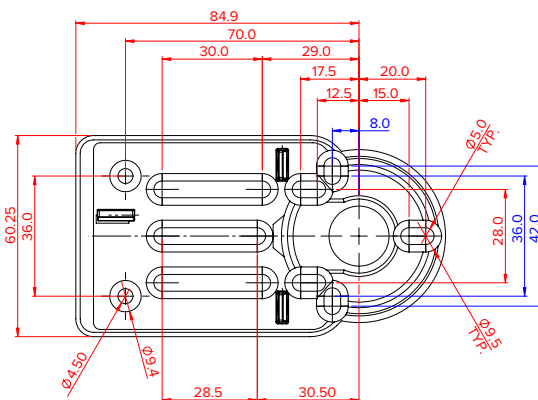

For further assistance, call **01702 613733**

[www.climatec-windows.co.uk](http://www.climatec-windows.co.uk)

11-14 Fletchers Square, Temple Farm Industrial Estate, Southend-on-Sea, Essex SS2 5RN