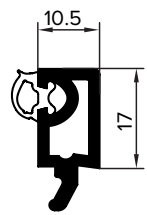

368136
STANDARD TREAD PLATE

575622
THERMAL PROFILE

362276
FINISHING TRIM

375460 Left Hand
375360 Right Hand
MECHANICAL JOINT BLOCK

372962
SILL ADAPTOR

538045
568045 (Foiled)
Reinforcement 23 x 28
45MM FRAME EXTENSION

Glazing

559605
589605 (Foiled)
28MM BEAD

559600
589600 (Foiled)
28MM SCULPTURED BEAD

560580
594330 (Foiled)
32MM BEAD

334728
5.1 x 6.5mm BRUSHPILE

357855
5.1 x 9mm BRUSHPILE

371038
6.9 x 8mm BRUSHPILE

Reinforcement