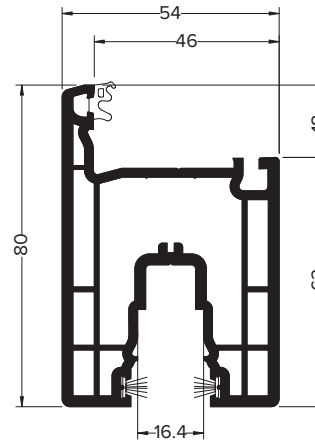

REHAU SLINOVA SLIDING DOOR SYSTEM

Main Profiles

Note: The below foiled part numbers will precede a 3 digit colour variant number

575602
595802 (Foiled)
Reinforcement 35 x 20
DOOR FRAME

575603
595803 (Foiled)
Reinforcement 35 x 20 & Reinforcement 35 x 8
TRIPLE TRACK FRAME

575305
595405 (Foiled)
Reinforcement 34.5 x 40.8
DOOR SASH

575506
595606 (Foiled)
INTERLOCK

575507
3/4 PANE SEAL

538025
568025 (Foiled)
Reinforcement 35 x 6
20MM FRAME EXTENSION

Finishing Profiles

575626
595726 (Foiled)
COVER PROFILE

368136
STANDARD TREAD PLATE

575622
THERMAL PROFILE

362276
FINISHING TRIM

375460 Left Hand
375360 Right Hand
MECHANICAL JOINT BLOCK

372962
SILL ADAPTOR

538045
568045 (Foiled)
Reinforcement 23 x 28
45MM FRAME EXTENSION

357835
REINFORCEMENT 35 X 8 X 1.5MM

357836
REINFORCEMENT 35 X 20 X 1.5MM

357832
REINFORCEMENT 34.1 X 40.8 X 2MM

357833
REINFORCEMENT 34.1 X 40.8 X 2.5MM

361488
REINFORCEMENT 34.1 X 40.8 X 2MM

Ancillaries

357849
SASH SPACER