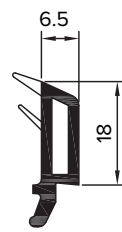

575305
595405 (Foiled)
Reinforcement 34.5 x 40.8
DOOR SASH

575506
595606 (Foiled)
INTERLOCK

575507
3/4 PANE SEAL

538025
568025 (Foiled)
Reinforcement 35 x 6
20MM FRAME EXTENSION

Finishing Profiles

575626
595726 (Foiled)
COVER PROFILE

368136
STANDARD TREAD PLATE

575622
THERMAL PROFILE

362276
FINISHING TRIM

375460 Left Hand
375360 Right Hand
MECHANICAL JOINT BLOCK

372962
SILL ADAPTOR

538045
568045 (Foiled)
Reinforcement 23 x 28
45MM FRAME EXTENSION

Glazing

559605
589605 (Foiled)
28MM BEAD

559600
589600 (Foiled)
28MM SCULPTURED BEAD

560580
594330 (Foiled)
32MM BEAD

334728
5.1 x 6.5mm BRUSHPILE

357855
5.1 x 9mm BRUSHPILE

371038
6.9 x 8mm BRUSHPILE

Reinforcement

357835
REINFORCEMENT 35 X 8 X 1.5MM

357836
REINFORCEMENT 35 X 20 X 1.5MM

357832
REINFORCEMENT 34.1 X 40.8 X 2MM

357833
REINFORCEMENT 34.1 X 40.8 X 2.5MM

361488
REINFORCEMENT 34.1 X 40.8 X 2MM

Ancillaries

357849
SASH SPACER