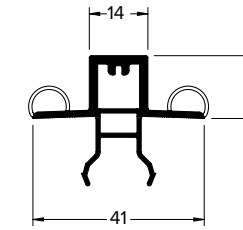

REHAU SLINOVA SLIDING DOOR SYSTEM

Main Profiles

Note: The below foiled part numbers will precede a 3 digit colour variant number

575602
595802 (Foiled)
Reinforcement 35 x 20
DOOR FRAME

575603
595803 (Foiled)
Reinforcement 35 x 20 & Reinforcement 35 x 8
TRIPLE TRACK FRAME

575305
595405 (Foiled)
Reinforcement 34.5 x 40.8
DOOR SASH

575506
595606 (Foiled)
INTERLOCK

575507
3/4 PANE SEAL

538025
568025 (Foiled)
Reinforcement 35 x 6
20MM FRAME EXTENSION

Finishing Profiles

575626
595726 (Foiled)
COVER PROFILE

368136
STANDARD TREAD PLATE

575622
THERMAL PROFILE

362276
FINISHING TRIM

375460 Left Hand
375360 Right Hand
MECHANICAL JOINT BLOCK

372962
SILL ADAPTOR

538045
568045 (Foiled)
Reinforcement 23 x 28
45MM FRAME EXTENSION

357835
REINFORCEMENT 35 X 8 X 1.5MM

357836
REINFORCEMENT 35 X 20 X 1.5MM

357832
REINFORCEMENT 34.1 X 40.8 X 2MM

357833
REINFORCEMENT 34.1 X 40.8 X 2.5MM

361488
REINFORCEMENT 34.1 X 40.8 X 2MM

Ancillaries

357849
SASH SPACER