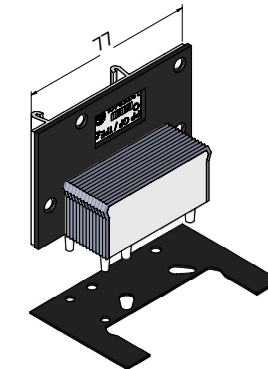

REHAU SLINOVA SLIDING DOOR SYSTEM

Main Profiles

Note: The below foiled part numbers will precede a 3 digit colour variant number

575602
595802 (Foiled)
Reinforcement 35 x 20
DOOR FRAME

575603
595803 (Foiled)
Reinforcement 35 x 20 & Reinforcement 35 x 8
TRIPLE TRACK FRAME

575305
595405 (Foiled)
Reinforcement 34.5 x 40.8
DOOR SASH

575506
595606 (Foiled)
INTERLOCK

575507
3/4 PANE SEAL

538025
568025 (Foiled)
Reinforcement 35 x 6
20MM FRAME EXTENSION

Finishing Profiles

575626
595726 (Foiled)
COVER PROFILE

368136
STANDARD TREAD PLATE

575622
THERMAL PROFILE

362276
FINISHING TRIM

375460 Left Hand
375360 Right Hand
MECHANICAL JOINT BLOCK

372962
SILL ADAPTOR

538045
568045 (Foiled)
Reinforcement 23 x 28
45MM FRAME EXTENSION