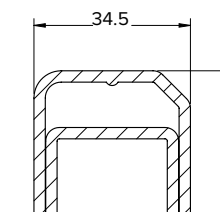

368136
STANDARD TREAD PLATE

575622
THERMAL PROFILE

362276
FINISHING TRIM

375460 Left Hand
375360 Right Hand
MECHANICAL JOINT BLOCK

372962
SILL ADAPTOR

538045
568045 (Foiled)
Reinforcement 23 x 28
45MM FRAME EXTENSION

Glazing

559605
589605 (Foiled)
28MM BEAD

559600
589600 (Foiled)
28MM SCULPTURED BEAD

560580
594330 (Foiled)
32MM BEAD

334728
5.1 x 6.5mm BRUSHPILE

357855
5.1 x 9mm BRUSHPILE

371038
6.9 x 8mm BRUSHPILE

Reinforcement

357835
REINFORCEMENT 35 X 8 X 1.5MM

357836
REINFORCEMENT 35 X 20 X 1.5MM

357832
REINFORCEMENT 34.1 X 40.8 X 2MM

357833
REINFORCEMENT 34.1 X 40.8 X 2.5MM

361488
REINFORCEMENT 34.1 X 40.8 X 2MM

Ancillaries

357849
SASH SPACER