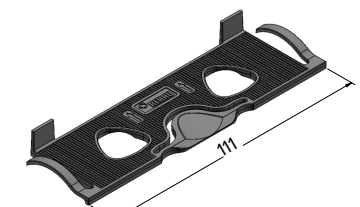

357835
REINFORCEMENT 35 X 8 X 1.5MM

357836
REINFORCEMENT 35 X 20 X 1.5MM

357832
REINFORCEMENT 34.1 X 40.8 X 2MM

357833
REINFORCEMENT 34.1 X 40.8 X 2.5MM

361488
REINFORCEMENT 34.1 X 40.8 X 2MM

Ancillaries

357849
SASH SPACER

357837
RUNNING TRACK

362274
CORNER BUNG

375302
ANTI-LIFT BLOCK

362525
ANTI-LIFT BLOCK EXTENSION

375310
GLAZING PACKER