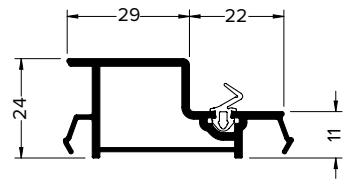

575305
595405 (Foiled)
Reinforcement 34.5 x 40.8
DOOR SASH

575506
595606 (Foiled)
INTERLOCK

575507
3/4 PANE SEAL

538025
568025 (Foiled)
Reinforcement 35 x 6
20MM FRAME EXTENSION

Finishing Profiles

575626
595726 (Foiled)
COVER PROFILE

368136
STANDARD TREAD PLATE

575622
THERMAL PROFILE

362276
FINISHING TRIM

375460 Left Hand
375360 Right Hand
MECHANICAL JOINT BLOCK

372962
SILL ADAPTOR

538045
568045 (Foiled)
Reinforcement 23 x 28
45MM FRAME EXTENSION