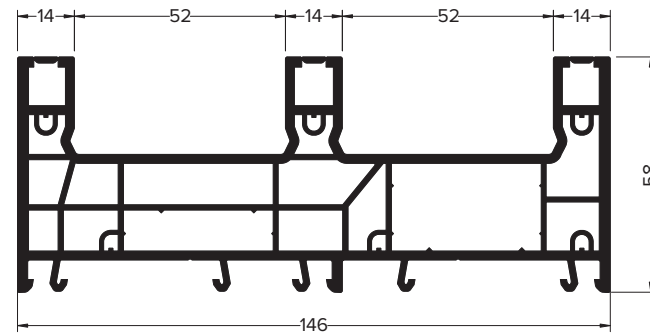

REHAU SLINOVA SLIDING DOOR SYSTEM

Main Profiles

Note: The below foiled part numbers will precede a 3 digit colour variant number

575602
595802 (Foiled)
Reinforcement 35 x 20
DOOR FRAME

575603
595803 (Foiled)
Reinforcement 35 x 20 & Reinforcement 35 x 8
TRIPLE TRACK FRAME

575305
595405 (Foiled)
Reinforcement 34.5 x 40.8
DOOR SASH

575506
595606 (Foiled)
INTERLOCK

575507
3/4 PANE SEAL

538025
568025 (Foiled)
Reinforcement 35 x 6
20MM FRAME EXTENSION

Finishing Profiles

575626
595726 (Foiled)
COVER PROFILE

368136
STANDARD TREAD PLATE

575622
THERMAL PROFILE

362276
FINISHING TRIM

375460 Left Hand
375360 Right Hand
MECHANICAL JOINT BLOCK

372962
SILL ADAPTOR

538045
568045 (Foiled)
Reinforcement 23 x 28
45MM FRAME EXTENSION