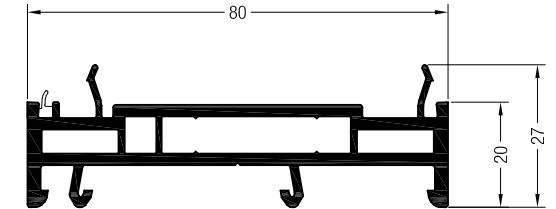

538025
568025 (Foiled)
Reinforcement 35 x 6
20MM FRAME EXTENSION