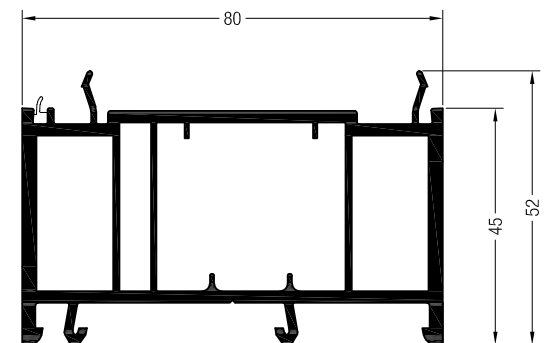

368136
STANDARD TREAD PLATE

575622
THERMAL PROFILE

362276
FINISHING TRIM

375460 Left Hand
375360 Right Hand
MECHANICAL JOINT BLOCK

372962
SILL ADAPTOR

538045
568045 (Foiled)
Reinforcement 23 x 28
45MM FRAME EXTENSION