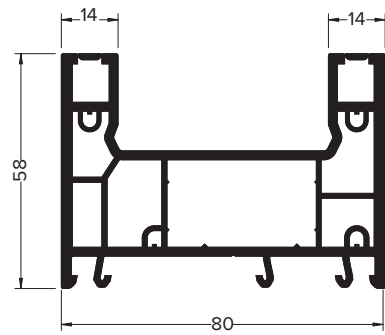

REHAU SLINOVA SLIDING DOOR SYSTEM

Main Profiles

Note: The below foiled part numbers will precede a 3 digit colour variant number

575602
595802 (Foiled)
Reinforcement 35 x 20
DOOR FRAME

575603
595803 (Foiled)
Reinforcement 35 x 20 & Reinforcement 35 x 8
TRIPLE TRACK FRAME

575305
595405 (Foiled)
Reinforcement 34.5 x 40.8
DOOR SASH

575506
595606 (Foiled)
INTERLOCK

575507
3/4 PANE SEAL

538025
568025 (Foiled)
Reinforcement 35 x 6
20MM FRAME EXTENSION

Finishing Profiles

575626
595726 (Foiled)
COVER PROFILE

368136
STANDARD TREAD PLATE

575622
THERMAL PROFILE

362276
FINISHING TRIM

375460 Left Hand
375360 Right Hand
MECHANICAL JOINT BLOCK

372962
SILL ADAPTOR

538045
568045 (Foiled)
Reinforcement 23 x 28
45MM FRAME EXTENSION