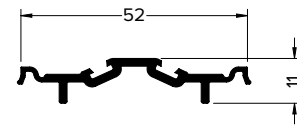

575622
THERMAL PROFILE