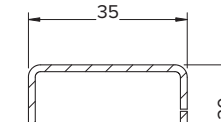

357836
REINFORCEMENT 35 X 20 X 1.5MM