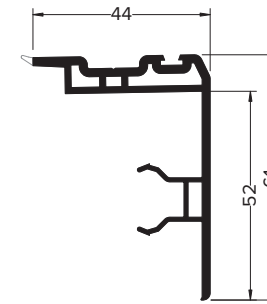

REHAU SLINOVA SLIDING DOOR SYSTEM

Main Profiles

Note: The below foiled part numbers will precede a 3 digit colour variant number

575602
595802 (Foiled)
Reinforcement 35 x 20
DOOR FRAME

575603
595803 (Foiled)
Reinforcement 35 x 20 & Reinforcement 35 x 8
TRIPLE TRACK FRAME

575305
595405 (Foiled)
Reinforcement 34.5 x 40.8
DOOR SASH

575506
595606 (Foiled)
INTERLOCK

575507
3/4 PANE SEAL

538025
568025 (Foiled)
Reinforcement 35 x 6
20MM FRAME EXTENSION

Finishing Profiles

575626
595726 (Foiled)
COVER PROFILE

368136
STANDARD TREAD PLATE

575622
THERMAL PROFILE

362276
FINISHING TRIM

375460 Left Hand
375360 Right Hand
MECHANICAL JOINT BLOCK

372962
SILL ADAPTOR

538045
568045 (Foiled)
Reinforcement 23 x 28
45MM FRAME EXTENSION