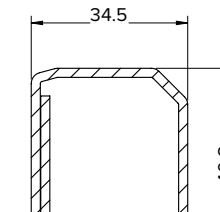

368136
STANDARD TREAD PLATE

575622
THERMAL PROFILE

362276
FINISHING TRIM

375460 Left Hand
375360 Right Hand
MECHANICAL JOINT BLOCK

372962
SILL ADAPTOR

538045
568045 (Foiled)
Reinforcement 23 x 28
45MM FRAME EXTENSION

Glazing

559605
589605 (Foiled)
28MM BEAD

559600
589600 (Foiled)
28MM SCULPTURED BEAD

560580
594330 (Foiled)
32MM BEAD

334728
5.1 x 6.5mm BRUSHPILE

357855
5.1 x 9mm BRUSHPILE

371038
6.9 x 8mm BRUSHPILE

Reinforcement

357835
REINFORCEMENT 35 X 8 X 1.5MM

357836
REINFORCEMENT 35 X 20 X 1.5MM

357832
REINFORCEMENT 34.1 X 40.8 X 2MM

357833
REINFORCEMENT 34.1 X 40.8 X 2.5MM

361488
REINFORCEMENT 34.1 X 40.8 X 2MM

Ancillaries

357849
SASH SPACER