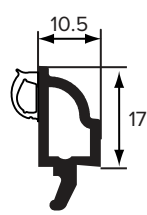

368136
STANDARD TREAD PLATE

575622
THERMAL PROFILE

362276
FINISHING TRIM

375460 Left Hand
375360 Right Hand
MECHANICAL JOINT BLOCK

372962
SILL ADAPTOR

538045
568045 (Foiled)
Reinforcement 23 x 28
45MM FRAME EXTENSION

Glazing

559605
589605 (Foiled)
28MM BEAD

559600
589600 (Foiled)
28MM SCULPTURED BEAD

560580
594330 (Foiled)
32MM BEAD

334728
5.1 x 6.5mm BRUSHPILE

357855
5.1 x 9mm BRUSHPILE

371038
6.9 x 8mm BRUSHPILE

Reinforcement